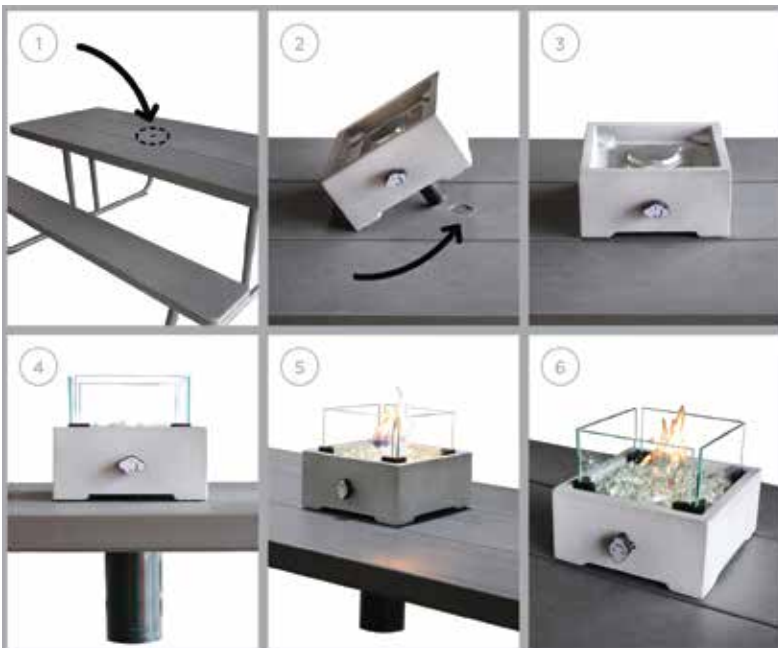

#9185
Onyx Glass Tube Patio Heater
Includes:
Ceramic Burner with
Protection Guard, Glass Tube
and Top
BTU: 40,000
3pc Powder Coating
Protection Guard
Wheels for Easy Mobility
Easy to Use Push-start Heater
Tank Hides Neatly Under Heater
(Propane Tank not included)
Product Size: 22 x 22 x 76.7"
Net Weight: 55.1 lbs.
1 Year Limited Warranty