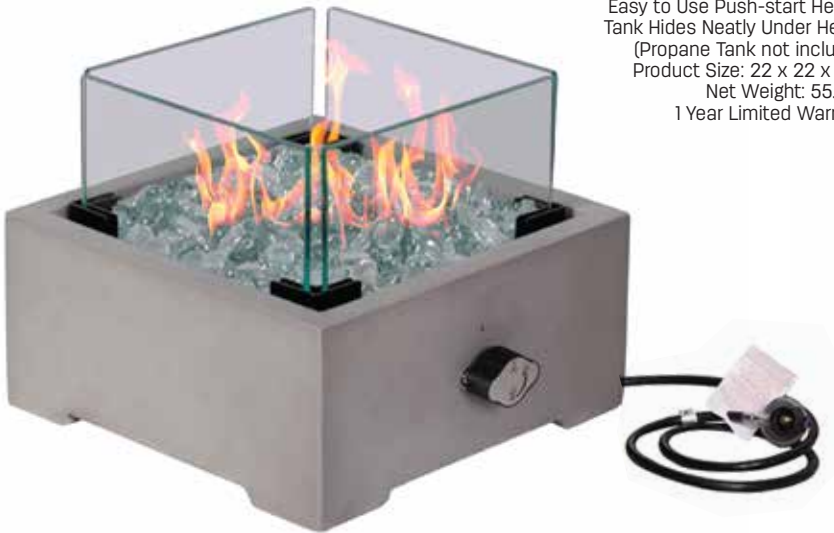

#1223
Don't Bug Me sticks
10pc pack

#5029
Ceramic candle
Wax weight 140g
(5 oz ea.)

THESE ARE A FEW OF OUR WIDE FIRE PITS/TABLES & PATIO HEATERS WE OFFER

#9335
 10" Tabletop Fire Pit
 Includes:
 Stainless Steel Burner & Fire Bowl
 BTU: 10,000
 Decorative Flame Glass (3 lbs.)
 Wind Guard
 1lbs. External Tank (not included)
 Product Size: 10 x 10 x 7.7"
 Net Weight: 14.7 lbs.
 1 Year Limited Warranty